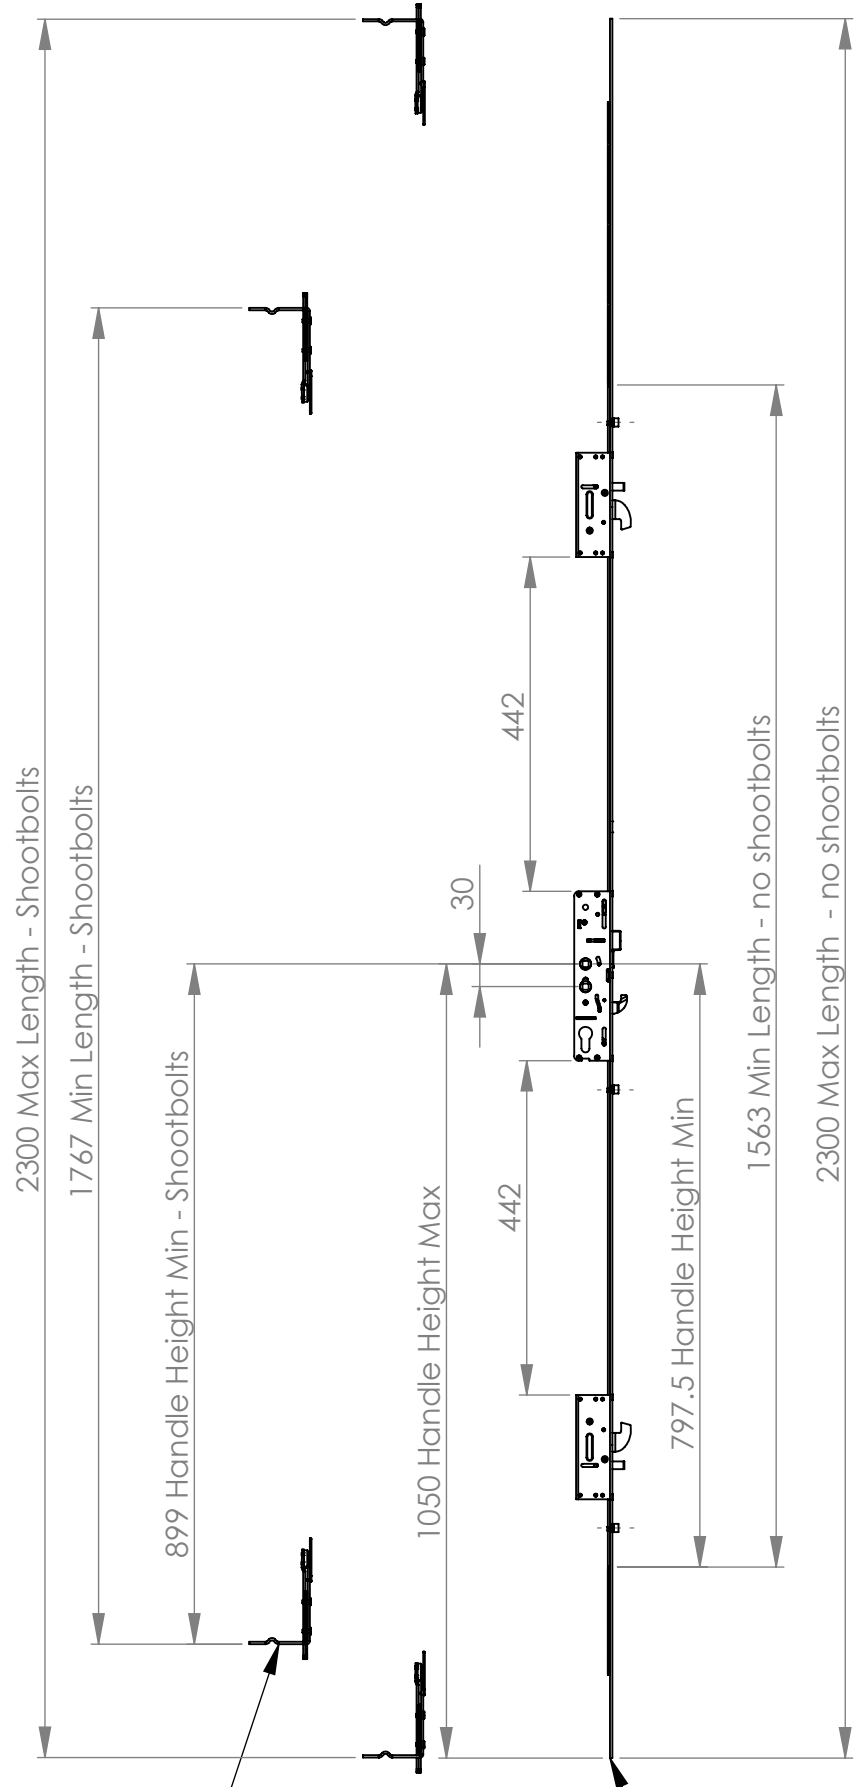

Resi door shootbolt keeps
(set of 2 parts)
EXDRK

Single door shootbolt keep
(set of 2 parts)
EXDSK

Shootbolts
(set of 2 parts)
EXDSBK

Door Lock
EXDL33

End Hook Keeps
(set of 2 parts)
EXDHRK

Security Plates
(set of 3 parts)
EXDSP

One Piece Keep
EXD33OPLH
EXD33OPRH