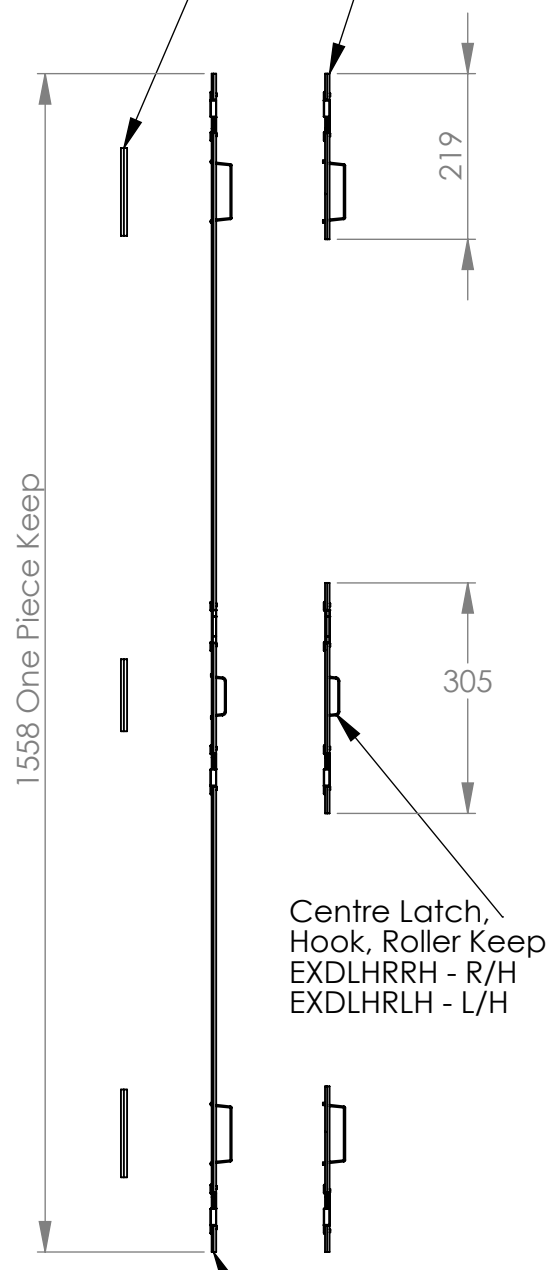

Resi door shootbolt keeps
(set of 2 parts)
EXDRK

Single door shootbolt keep
(set of 2 parts)
EXDSK

Shootbolts
(set of 2 parts)
EXDSBK

Door Lock
EXDL33

End Hook Keeps
(set of 2 parts)
EXDHRK

Security Plates
(set of 3 parts)
EXDSP

One Piece Keep
EXD33OPLH
EXD33OPRH